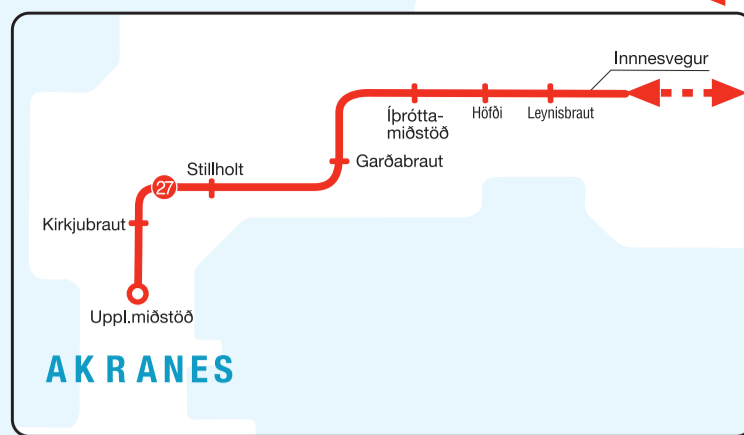

LEIÐAKORT BUS ROUTE

www.bus.is

AKRANES

UPPLÝSINGAR SÍMI / INFORMATION TEL: 540 2700

 Main Bus Terminal	 Symbols Buses on same Bus stop	 Symbols Bus stop on one or both sides of street	 Route Direction	 Timetable 30 min.
--	---	--	--	--