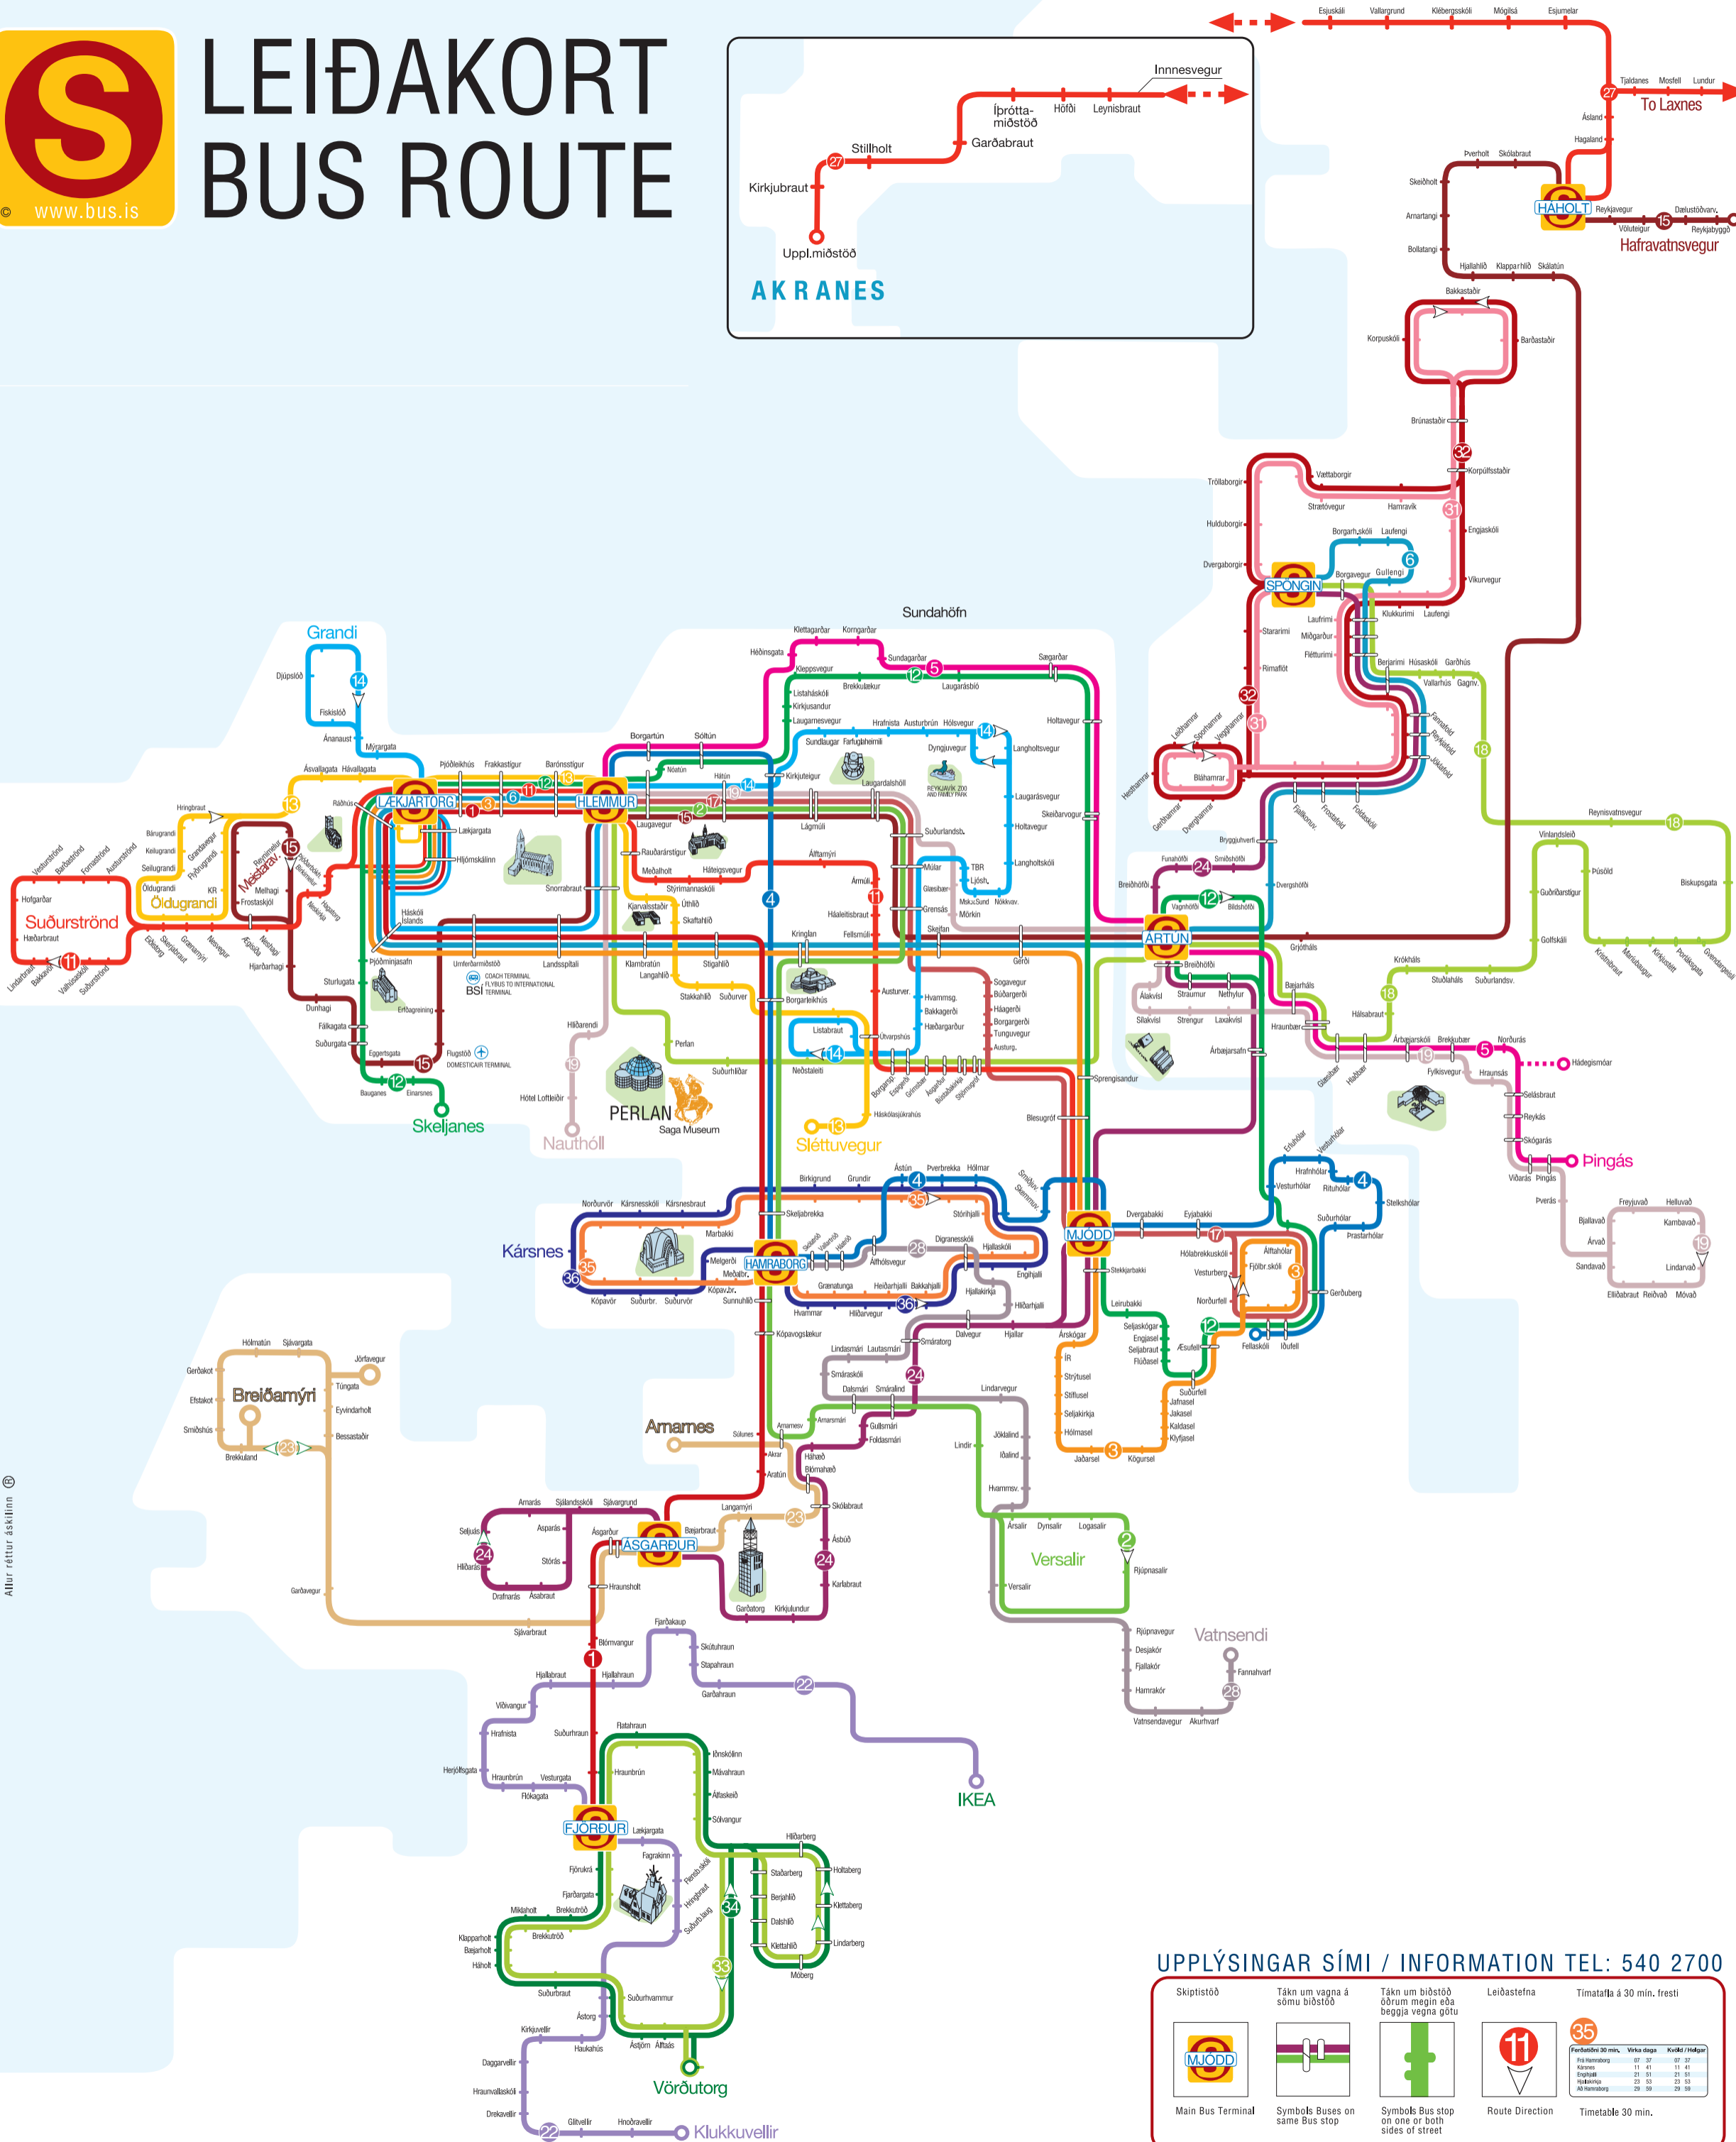

LEIÐAKORT BUS ROUTE

www.bus.is

AKRANES

UPPLÝSINGAR SÍMI / INFORMATION TEL: 540 2700

 Main Bus Terminal	 Symbols Buses on same Bus stop	 Symbols Bus stop on one or both sides of street	 Route Direction	 Timetable 30 min.
--	---	--	--	--